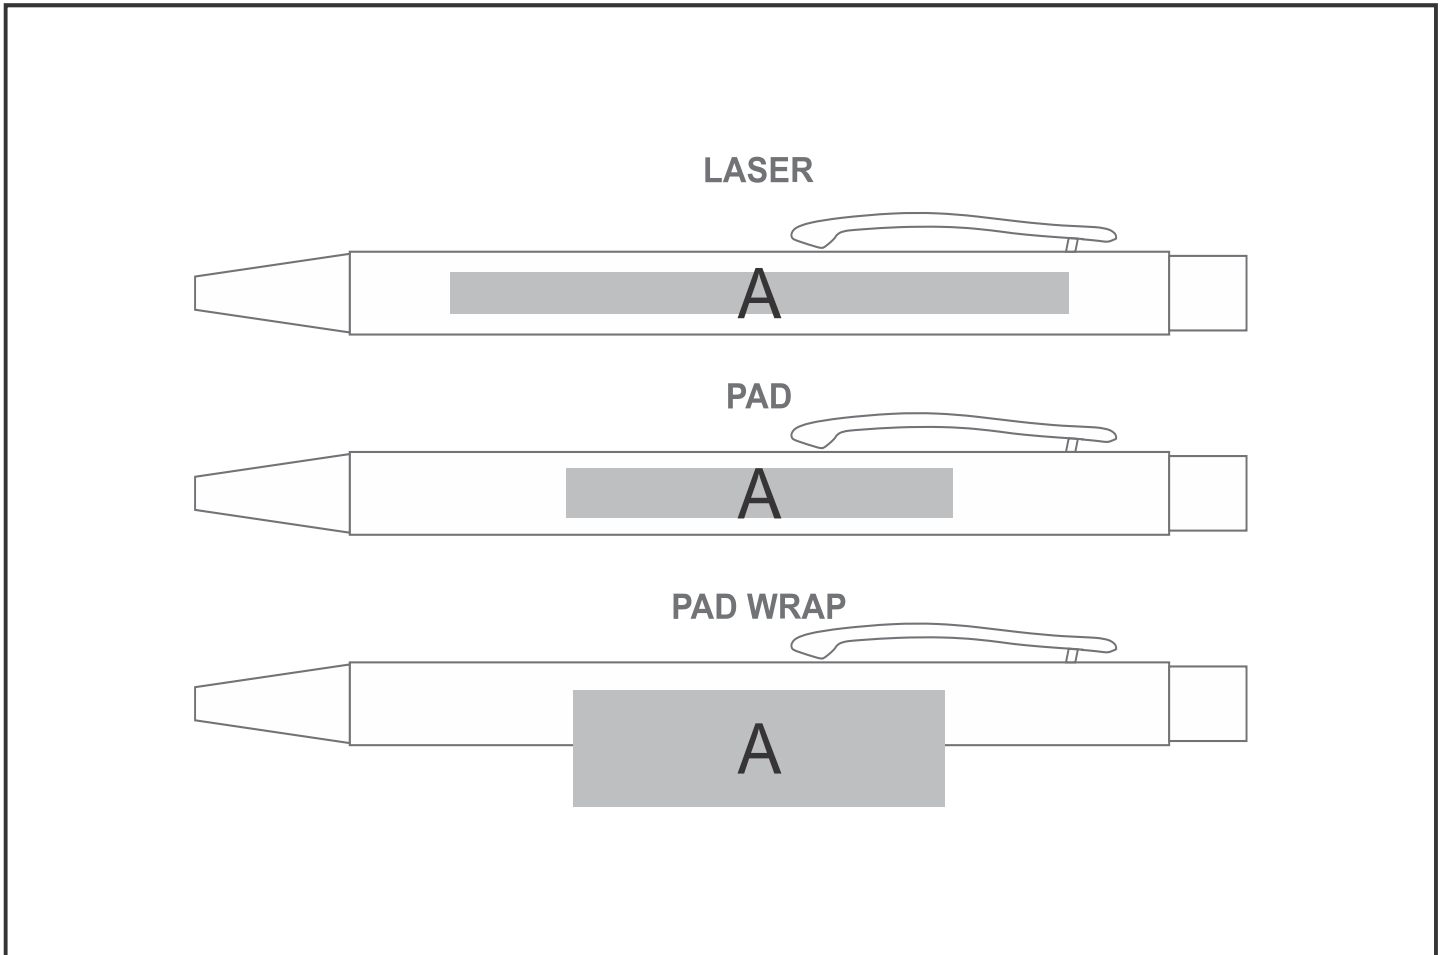

WI-OK-294-B

Okiyo Jona Ball Pen

Also available in
**LOGO
24**
Check Logo24
guide and t's & c's

Need to know:

- Includes 1-Colour, 1-Position Pad Print (setup fees apply)
- Texture of Item will affect the quality of Print.
- Due to tonal variations in the wood the laser engraving will vary from one item to the next and will likely vary in the same item.
- **Laser colour:** Tonal

Branding Options:

Position	Branding Method (Branding Code)	No. of Colours	Dimension
A	Laser Engraving (LC)	N/A	80mm wide x 5mm high
A	Pad Printing (PA)	4 Colours	55mm wide x 6mm high
A	Pad Wrap (PW)	1 Colour	48mm wide x 14mm high